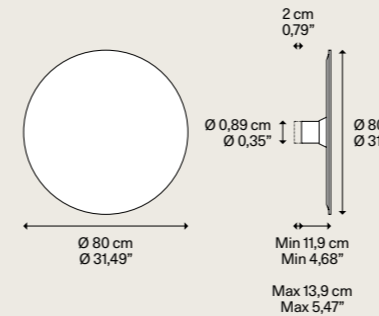

16741 2030U

16741 3930U

16741 6030U

Net weight 3,80 kg / 8,38 lbs | Boxes Colli 2 | Mounts directly to a 4" Standard J-Box - Plate Adaptor included *

Puzzle Mega round large

Metal structure
Montatura in metallo