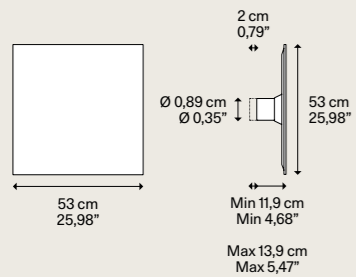

CATEGORY WALL LAMP CEILING LAMP

DESIGN Studio Italia Design, 2019

Puzzle Mega square small