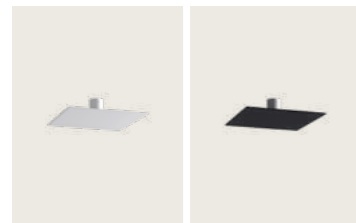

该灯具具有大型几何图形的基本形状，关闭时，几乎与内部架构融为一体，一旦打开，会发现意想不到的光影和谐。全新哑光饰面为 *Puzzle Mega* 的几何面板带来温暖。液体涂料通过色彩和形状的和谐与对比开辟了新的装饰可能性。 [ZH](#)

Puzzle Mega round small ↘ Wall lamp

Puzzle Mega round large ↘ Wall lamp

Puzzle Mega round small ↘ Ceiling lamp

Puzzle Mega round large ↘ Ceiling lamp

Puzzle Mega square small ↘ Wall lamp

Puzzle Mega square large ↘ Wall lamp

Puzzle Mega square small ↘ Ceiling lamp

Puzzle Mega square large ↘ Ceiling lamp

CATEGORY WALL LAMP CEILING LAMP

Puzzle Mega round small

DESIGN Studio Italia Design, 2019

Metal structure
Montatura in metallo

Matte White - 9016
Bianco Opaco - 9016

Light source
Sorgente luminosa

LED
3000 K
51 W
5400 lm
120 V
CRI 92
MacAdam 3-Step