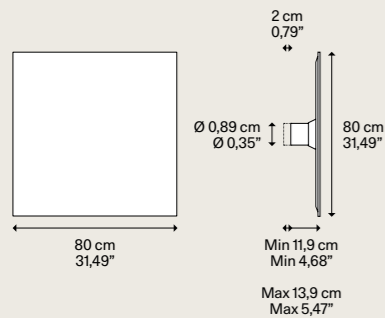

16742 3930U

16742 6030U

Net weight 4,10 kg / Peso netto 9,04 lbs | Boxes Colli 2 | Mounts directly to a 4" Standard J-Box - Plate Adaptor included*

IP20 | Energy Saving | Dim Triac

Puzzle Mega square large