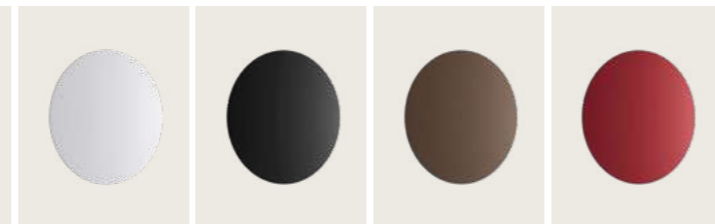

Puzzle Mega round large ↘ Wall lamp